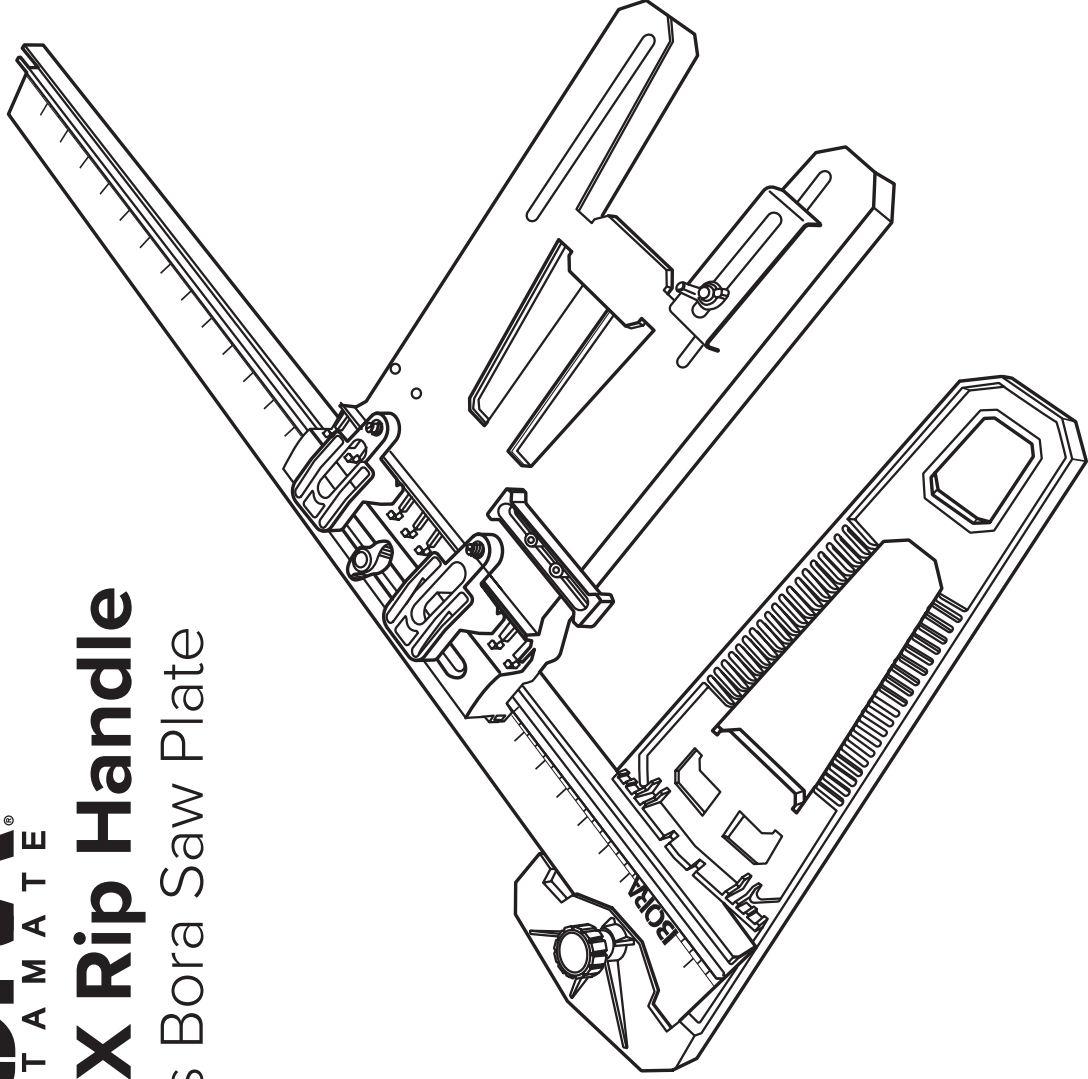

**BORA**<sup>®</sup>  
P O R T A M A T E

## **NGX Rip Handle**

Suits Bora Saw Plate